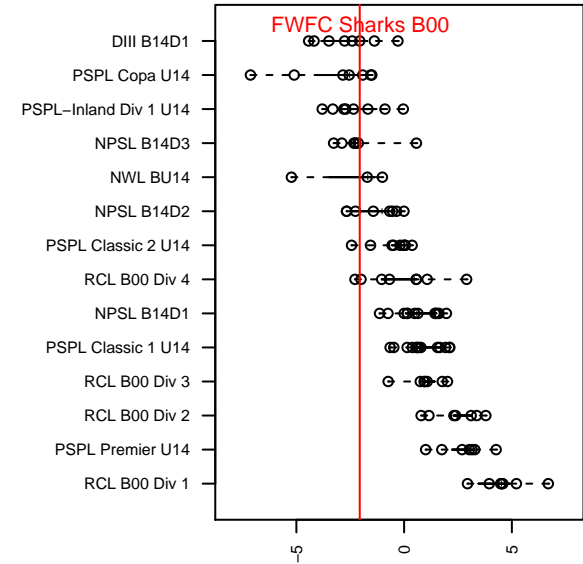

**attack and defense rating
relative to others at age
and all opponents in last 13 months**