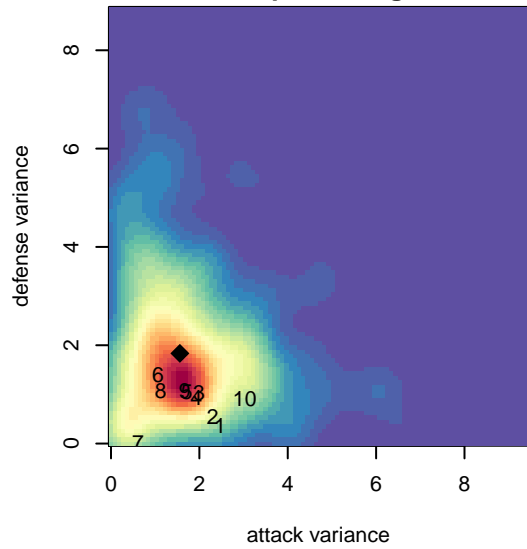

FWFC Sharks B00

Federal Way FC
Federal Way, WA
B00 total strength=875
attack=2.1 defense=0.8
fall league = DIII B14D1

alt names used:
FWFC B'00 Sharks
FWFC B00 Sharks

Venues played:
2014 Blast Off BU14 B
2014 DIII B14D1

FWFC Sharks B00
Dots are actual minus expected GF (blue circles) and GA (red triangles).
Blue line is smoothed change in attack strength. Red is smoothed change in defense strength.

**attack and defense variance (black dot)
relative to other teams
and top 10 in region**